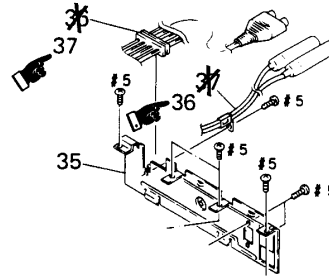

CORRECT

CSA-14 Tuner/Tape Deck