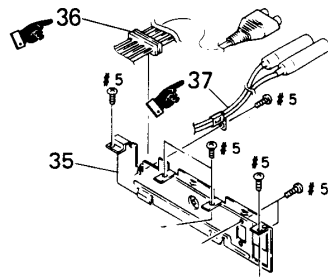

SONY

Car Stereo Service Bulletin

Model: XR-U880

No. 242

Subject: Service Manual Corrections: Reference Numbers 36 and 37.

Date: August 3, 1992

Symptom:

(**) Reference numbers 36 and 37 shown in the exploded view on page 67 of the Service Manual are reversed.

Solution: Please correct you Service Manual as shown below:

INCORRECT